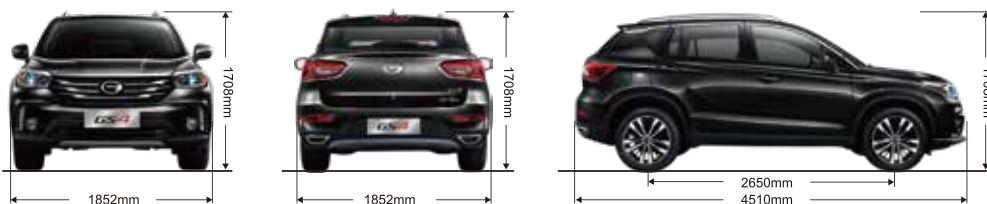

Three Views

SPECIFICATIONS & FEATURES	2WD					
	200T MT	235T MT	235T 6AT			
	GE	GB	GS	GB	GE	GL
INTERIOR						
Heated Front Row Seats	—	●	—	—	●	●
Driver's Window One-touch Up & Down	●	●	●	●	●	●
Second Row Center Armrest w/ Cup Holders	—	●	—	●	●	●
Second Row A/C Vents	●	●	●	●	●	●
60:40 Split and Reclining Second Row Seats	●	●	●	●	●	●
Rear Windshield Defogging & Defrosting	●	●	●	●	●	●
Power Sunroof w/ Jam Protection	●	●	—	●	●	●
SAFETY						
Dual Front Airbags	●	●	●	●	●	●
Front Side Airbags	●	●	—	●	●	●
Side Curtain Airbags	—	●	—	—	●	●
Front Row Seats Seatbelts w/ Pretensioners and Force Limiters	●	●	●	●	●	●
Second Row Seats Three-point Seatbelts	●	●	●	●	●	●
Driver's Seat Seatbelt Untied Alarm (Light and Chime)	●	●	●	●	●	●
Front Passenger's Seat Seatbelt Untied Alarm (Light and Chime)	●	●	—	●	●	●
Anti-lock Braking System (ABS)	●	●	●	●	●	●
Electric Brakeforce Distribution (EBD)	●	●	●	●	●	●
Electronic Stability Program (ESP)	●	●	●	●	●	●
Hydraulic Brake Assist (HBA)	●	●	●	●	●	●
Hill-start Hold Control (HHC)	●	●	●	●	●	●
Hill Descent Control (HDC)	●	●	●	●	●	●
Electronic Parking Brake (EPB) w/ Autohold	—	—	—	●	●	●
Tire Pressure Monitoring System (TPMS)	○	●	○	○	●	●
ISOFix Child Safety Seat Anchors	●	●	●	●	●	●
Second Row Child Safety Door Lock	●	●	●	●	●	●
Impact Sensing Door Unlock	●	●	●	●	●	●
Engine Immobilizer (w/ Anti-theft Alarm)	●	●	●	●	●	●
ENTERTAINMENT & TECHNOLOGY						
AM/FM	●	●	●	●	●	●
Audio & Video System	●	●	●	●	●	●
Navigation System	—	○	—	—	○	○
4 Speakers	—	—	—	—	—	—
6 Speakers	●	●	—	—	●	●
AUX+USB Port	●	●	●	●	●	●
Bluetooth® Handsfree Phone System	—	●	—	—	●	●
Speed Based Volume Adjustment	●	●	●	●	●	●
Cruise Control	●	●	—	●	●	●
PEPS (Passive Entry Passive Start)	—	●	—	●	●	●
Parking Sensors	●	●	●	●	●	●
Wide-angle (180°) Rear View Camera System	—	●	—	—	●	●
Surround View Parking System	—	●	—	—	●	●
Engine Start-Stop System	—	—	—	—	—	●

Notes:

1. "●"-Standard, "—" -N/A, "○"-Optional for specific countries and regions. (Please contact your local dealers for more information.)
2. All information presented herein is based on data available at the time of posting, is subject to change without notice.
3. Some options may not be available in all countries or regions.
4. All rights reserved by GAC MOTOR.

Colors

Ivory White

Wheels